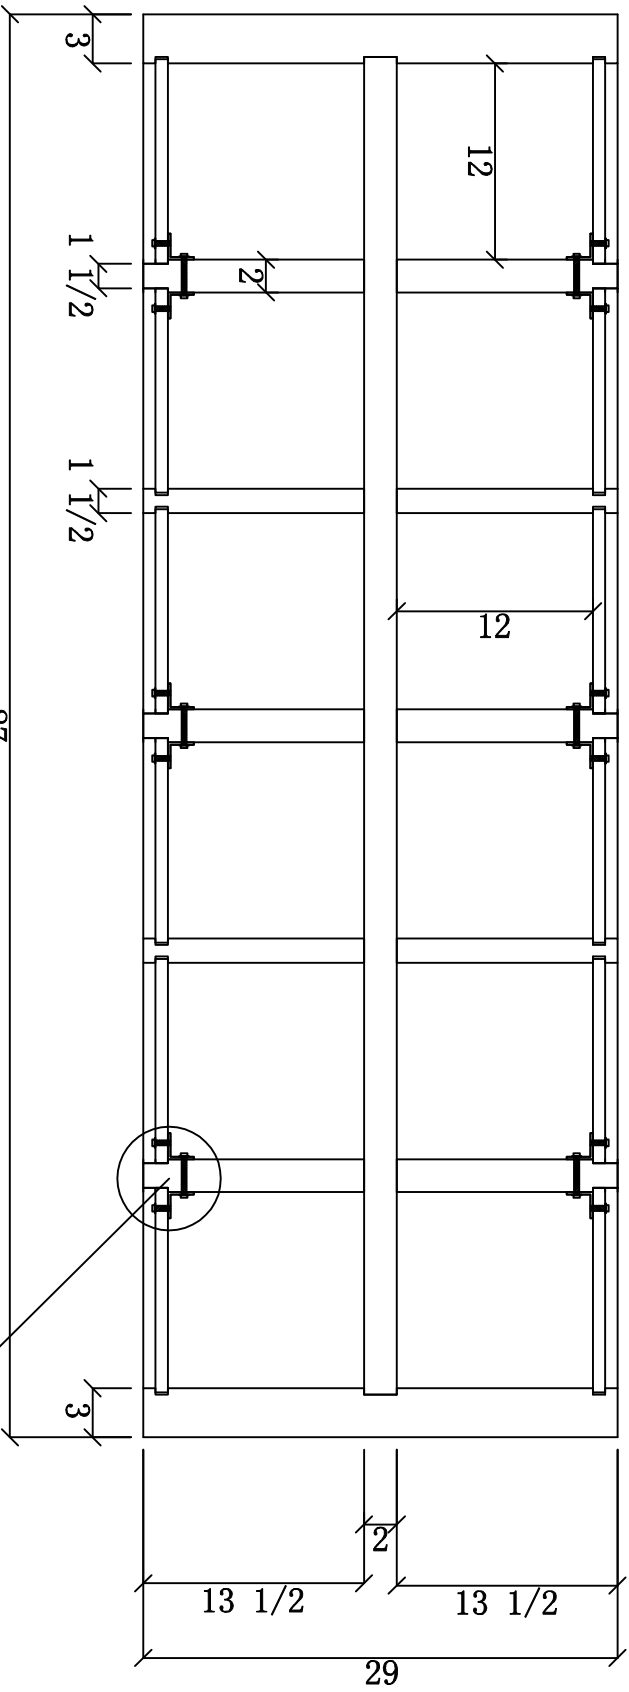

- ① 89\*31\*3 1pc
- ② 52 1/2\*29\*3 2pcs
- ③ 81\*13 1/2\*1 1/2 6pcs
- ④ 81 3/4\*26 1/4\*2 2pcs
- ⑤ 87\*29\*4 1pc
- ⑥ 12 1/2\*12\*3/4 48pcs
- ⑦ 13 1/2\*12\*1 1/2 16pcs
- ⑧ 13 1/2\*12\*2 24pcs

All Polished

Premier Columbaria

Secure Slide Door™ with single rosette closure Copyright 2018.

Premier Columbaria LLC. All rights reserved.

Drawing Name		Windsor 48		Revision	
Drawing NO.	PC-F-1013	Date	05-06-17		
Units	INCH ( " )	Sheet NO.	1 OF 5		

# Premier Columbaria

Secure Slide Door <sup>TM</sup> with single rosette closure Copyright 2018.  
Premier Columbaria LLC. All rights reserved.

Drawing Name		Windsor 48		Revision	
Drawing NO.		PC-F-1013		Date	
Units		INCH ( " )		Sheet NO.	
				2 OF 5	