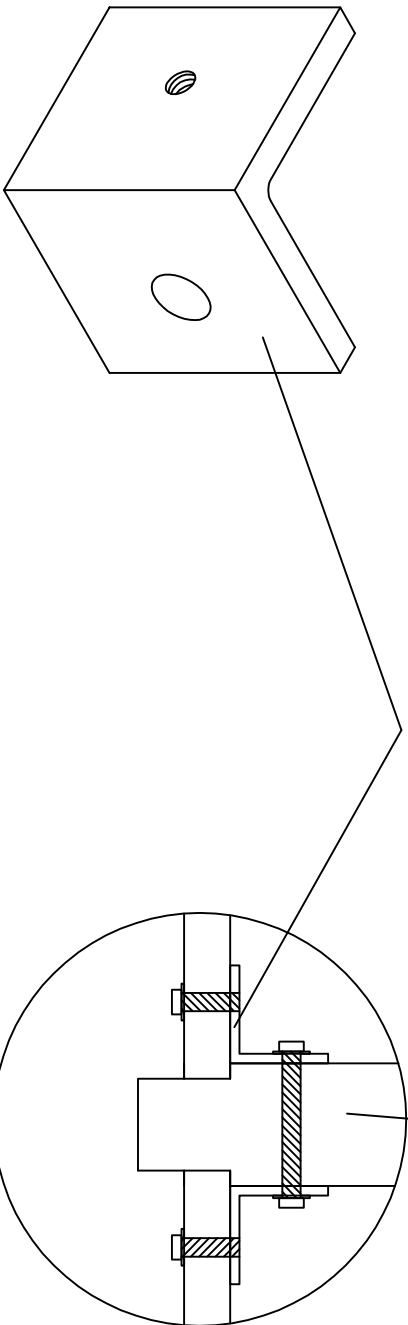

- ① 89\*31\*3 1pc
- ② 52 1/2\*29\*3 2pcs
- ③ 81\*13 1/2\*1 1/2 6pcs
- ④ 81 3/4\*26 1/4\*2 2pcs
- ⑤ 87\*29\*4 1pc
- ⑥ 12 1/2\*12\*3/4 48pcs
- ⑦ 13 1/2\*12\*1 1/2 16pcs
- ⑧ 13 1/2\*12\*2 24pcs

All Polished

Premier Columbaria

Secure Slide Door™ with single rosette closure Copyright 2018.

Premier Columbaria LLC. All rights reserved.

Drawing Name		Windsor 48		Revision	
Drawing NO.	PC-F-1013	Date	05-06-17		
Units	INCH ( " )	Sheet NO.	1 OF 5		

# Premier Columbaria

Secure Slide Door <sup>TM</sup> with single rosette closure Copyright 2018.  
Premier Columbaria LLC. All rights reserved.

Drawing Name		Windsor 48		Revision	
Drawing NO.		PC-F-1013		Date	
Units		INCH ( " )		Sheet NO.	
				2 OF 5	