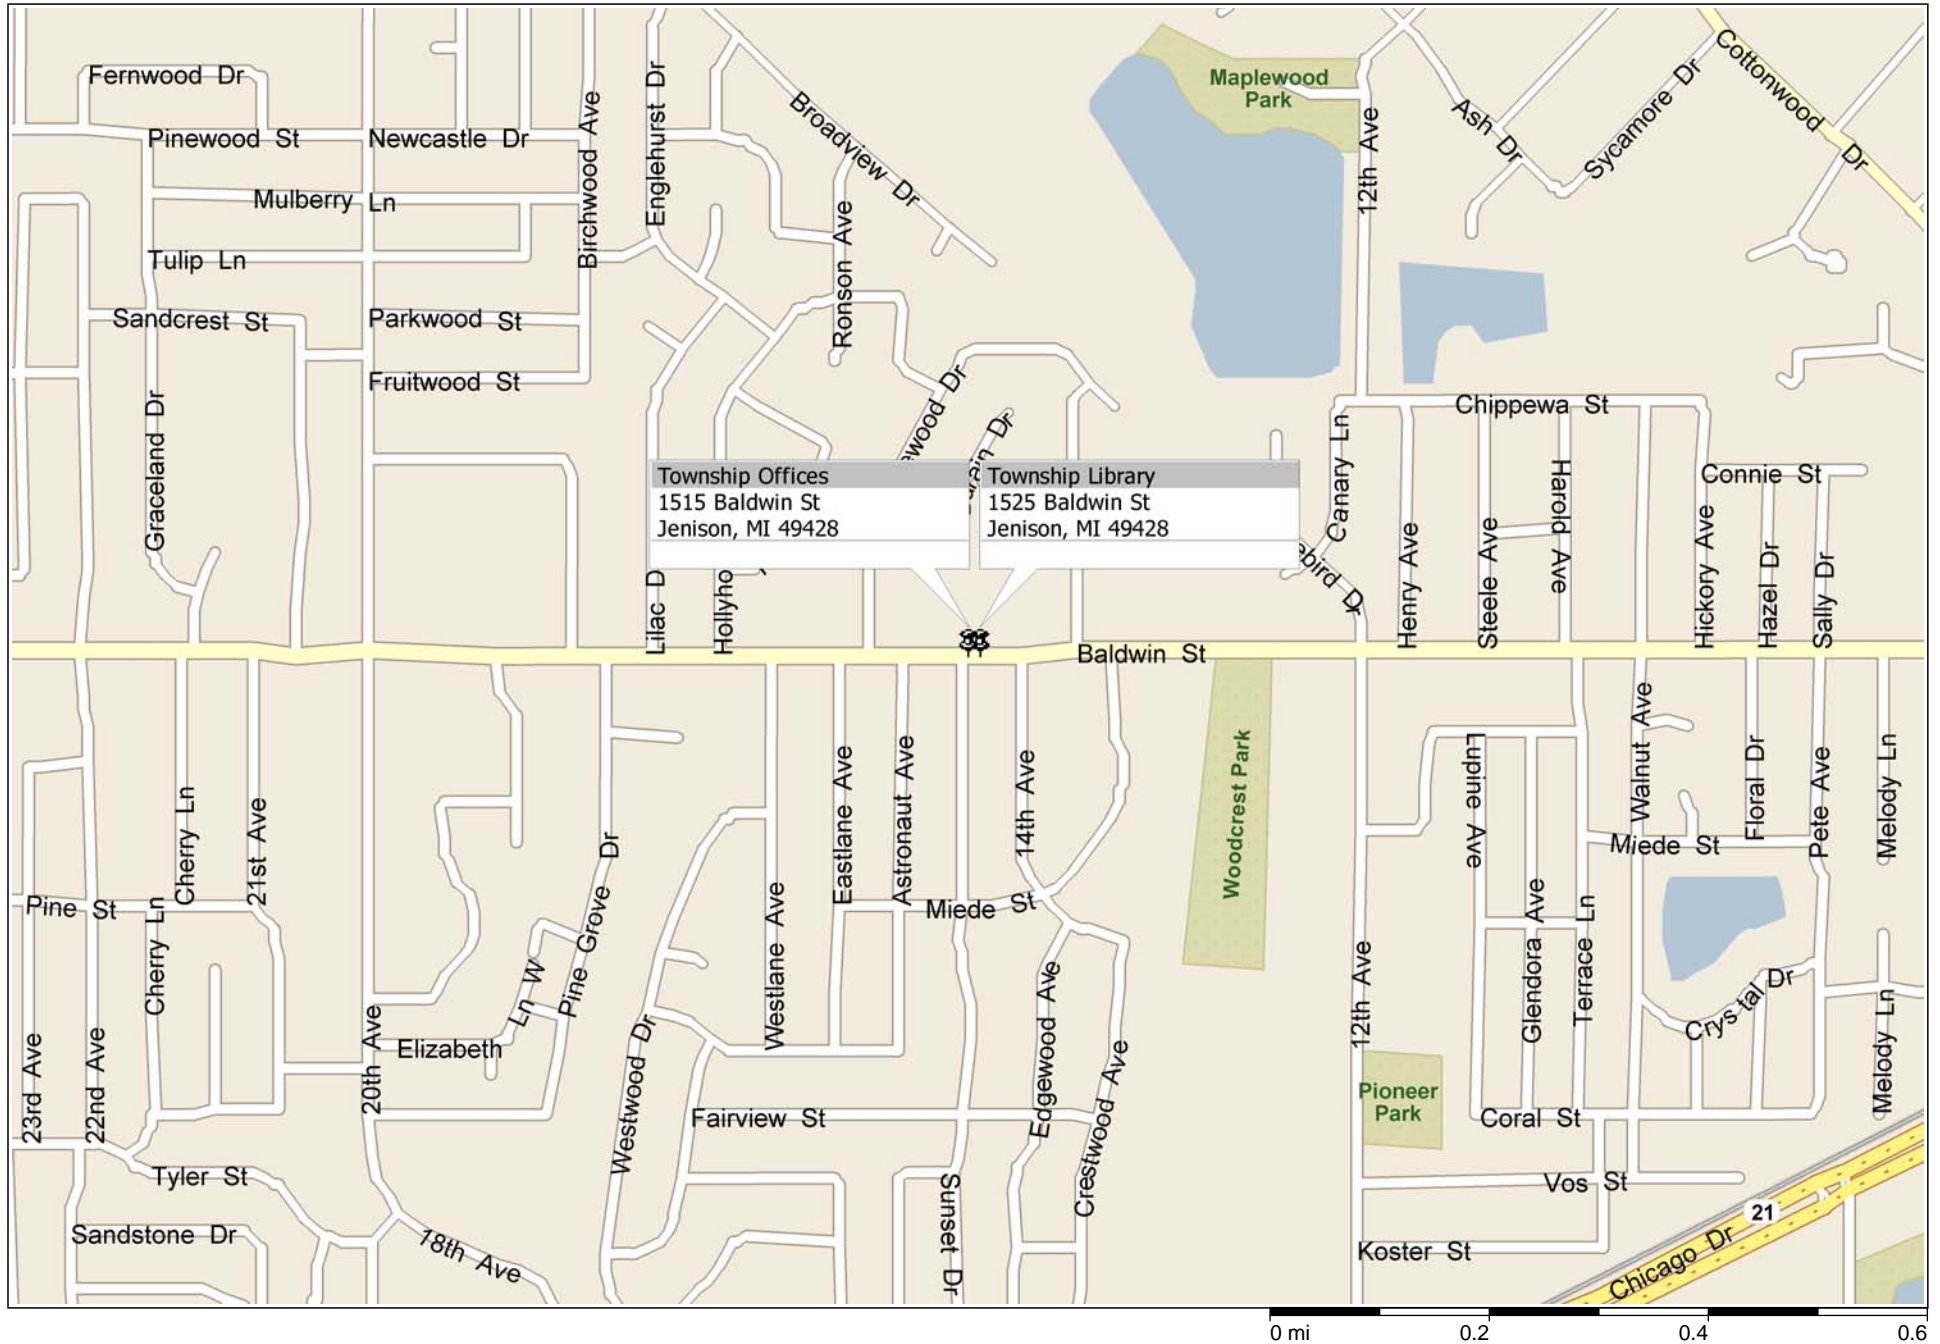

## Georgetown Township Offices (1515 Baldwin) & Library (1525 Baldwin)

Copyright © and (P) 1988–2007 Microsoft Corporation and/or its suppliers. All rights reserved. <http://www.microsoft.com/streets/>  
 Certain mapping and direction data © 2007 NAVTEQ. All rights reserved. The Data for areas of Canada includes information taken with permission from Canadian authorities, including: © Her Majesty the Queen in Right of Canada, © Queen's Printer for Ontario. NAVTEQ and NAVTEQ ON BOARD are trademarks of NAVTEQ. © 2007 Tele Atlas North America, Inc. All rights reserved. Tele Atlas and Tele Atlas North America are trademarks of Tele Atlas, Inc.